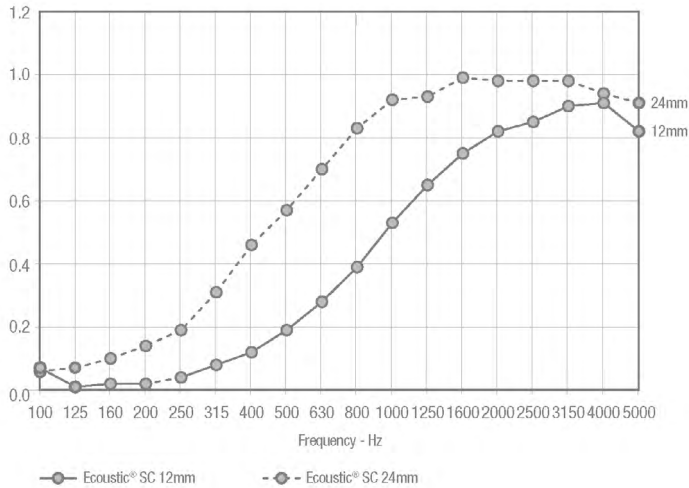

The sound absorption has been tested in accordance with AS/ISO 354

12mm NRC 0.4 / α_w 0.25 (Direct Fix)
24mm NRC 0.65 / α_w 0.45 (Direct Fix)

For complete test reports please contact your local distributor

Frequency	α_s 12mm	α_s 24mm
100	0.07	0.06
125	0.01	0.07
160	0.02	0.10
200	0.02	0.14
250	0.04	0.19
315	0.08	0.31
400	0.12	0.46
500	0.19	0.57
630	0.28	0.70
800	0.39	0.83
1000	0.53	0.92
1250	0.65	0.93
1600	0.75	0.99
2000	0.82	0.98
2500	0.85	0.98
3150	0.90	0.98
4000	0.91	0.94
5000	0.82	0.91
NRC	0.4	0.65

Ecoustic SC 24mm is ideal for medium to high frequency absorption.

The sound absorption has been tested in accordance with AS/ISO 354

12mm NRC 0.85 / α_w 0.8 (200mm air gap)
24mm NRC 0.95 / α_w 0.95 (200mm air gap)

For complete test reports please contact your local distributor