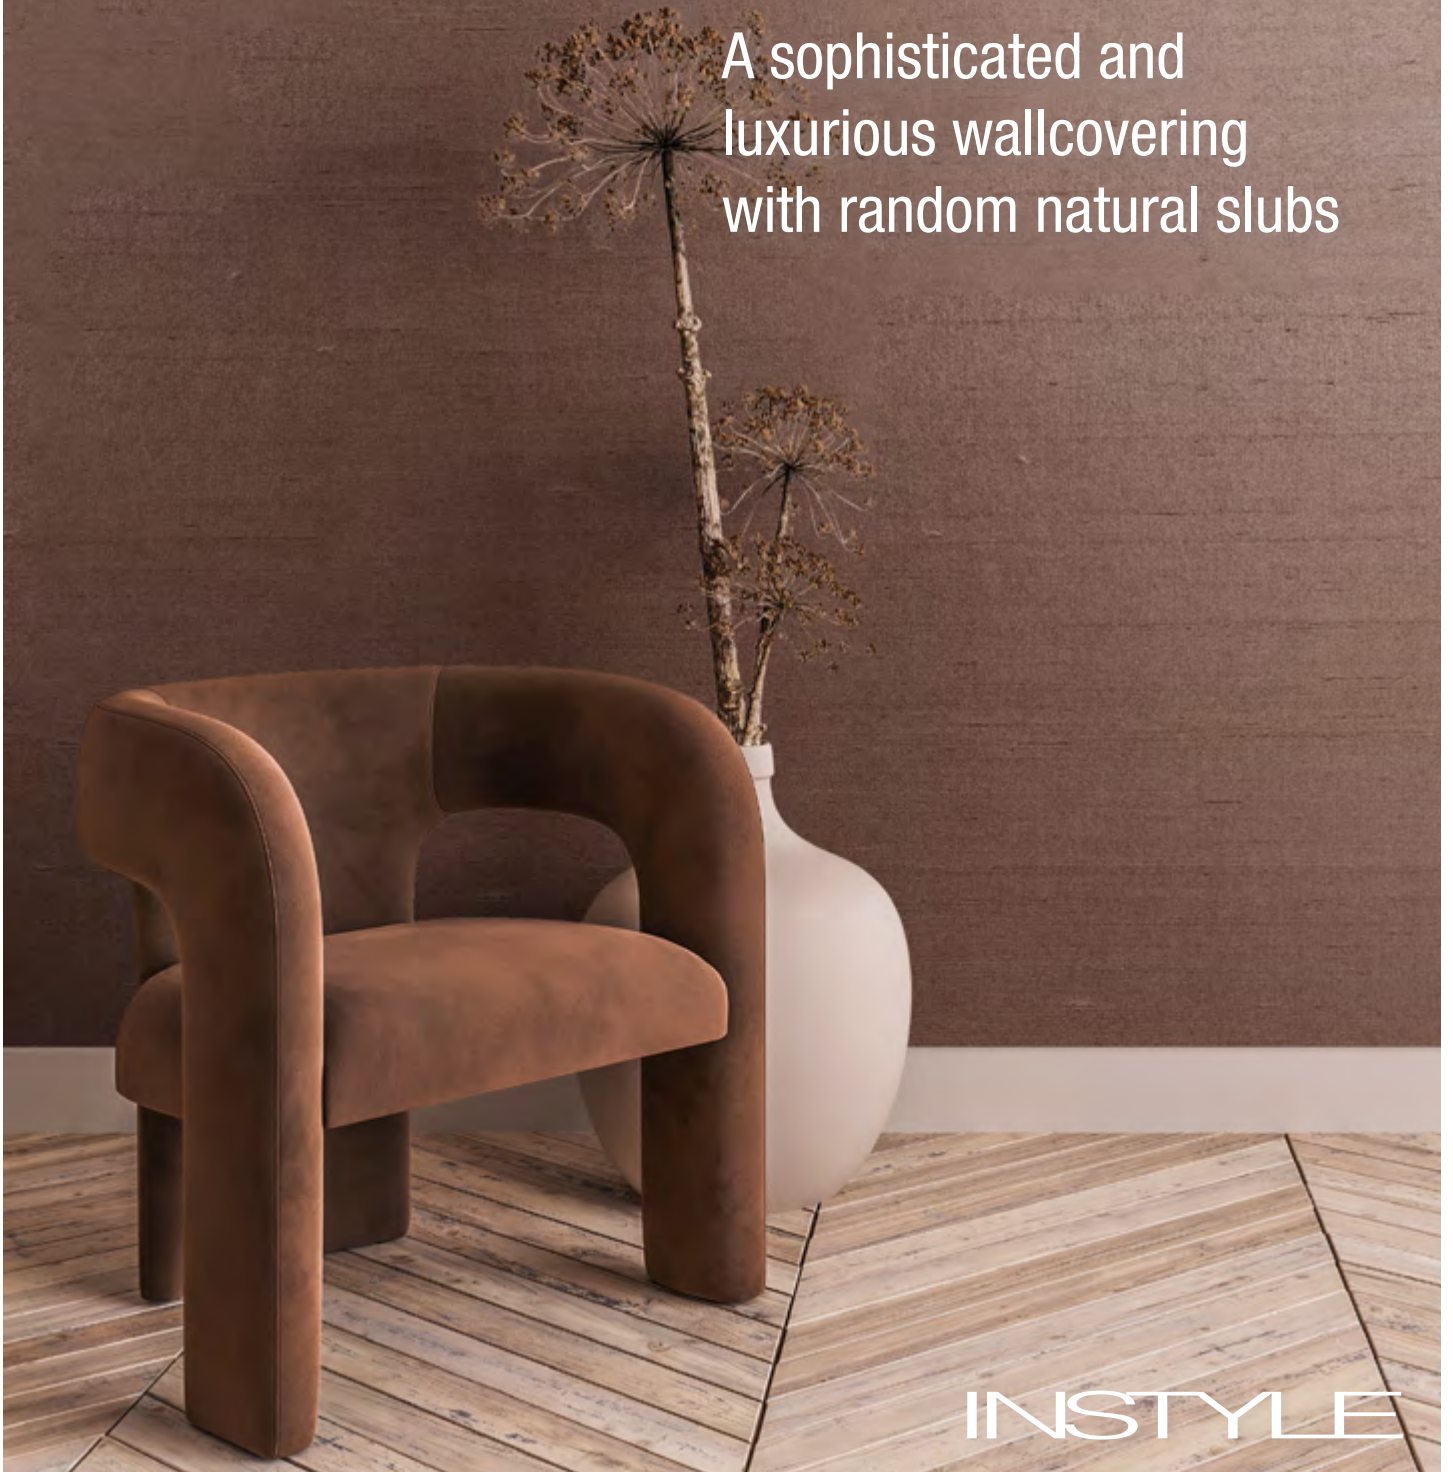

EDO SILK

A sophisticated and
luxurious wallcovering
with random natural slubs

INSTYLE

EDO SILK

Dove EDO-001

Alabaster EDO-002

Marble EDO-003

Sterling EDO-012

Mist EDO-005

Seagreen EDO-014

Driftwood EDO-004

Toffee EDO-010

Raisin EDO-009

Patterns shown are not to scale
Product may vary in colour due to the nature of the media
Please refer to website for current colour range